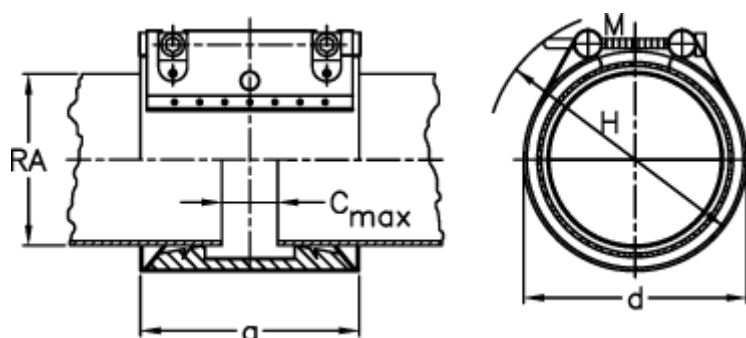

# Data Sheet

Article number: 025848660110

Description: Norma Connect pipe coupling  
COMBI GRIP GL W5 Ø114,3/110 NBR 16 bar

## Measures

a = 98.0

C max with insertion band = 25

d = 130

H = 150

M (screw) = M10

Nominal pressure (bar) = 16

RA = 114,3/110,0

RA min-RA max metal = 113,0-116,0

RA min-RA max plastic = 108,0-111,0

Weight a piece = 1.8